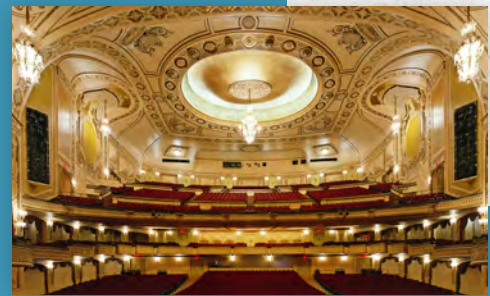

POPULAR AREA ATTRACTIONS

- Maplewood Lanes (3 miles)
- Malcom X Birthsite (3.5 miles)
- Omaha Community Playhouse (4 miles)
- Bemis Center for Contemporary Arts (6 miles)
- Holland Performing Arts Center (6 miles)
- Orpheum Theater (6 miles)
- Hot Shops Art Center (6 miles)
- KANEKO (6 miles)
- Approach Climbing Gym (7 miles)
- Joslyn Art Museum (7.3 miles)
- El Museo Latino (The Latino Museum) (8 miles)
- The Durham Museum (9 miles)
- Gerald R. Ford Birthsite and Gardens (9.1 miles)
- Strategic Air Command (SAC) & Aerospace Museum (32 miles)