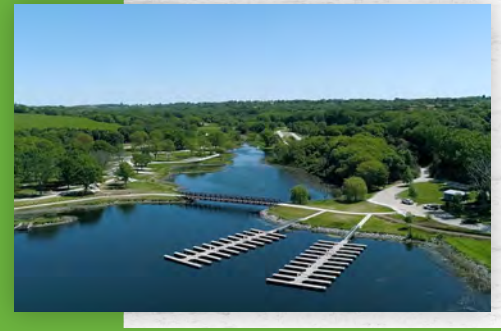

OUTDOOR RECREATION

Benson Park (1 mile)

Lake Cunningham (3 miles)

Heron Haven Wetland Sanctuary (4 miles)

Standing Bear Lake (6 miles)

Hummel Park Nature Center (6 miles)

OPPD Arboretum (6 miles)

Lauritzen Gardens (12 miles)

Fontenelle Forest (14 miles)

Hitchcock Nature Center (16 miles)

Zorinsky Lake (16 miles)

Walnut Creek (19 miles)

Chalco Hills Recreation Area/Wehrspann Lake (19 miles)

Eugene T. Mahoney State Park (30 miles)

Wildlife Safari Park (32 miles)

Platte River State Park (33 miles)